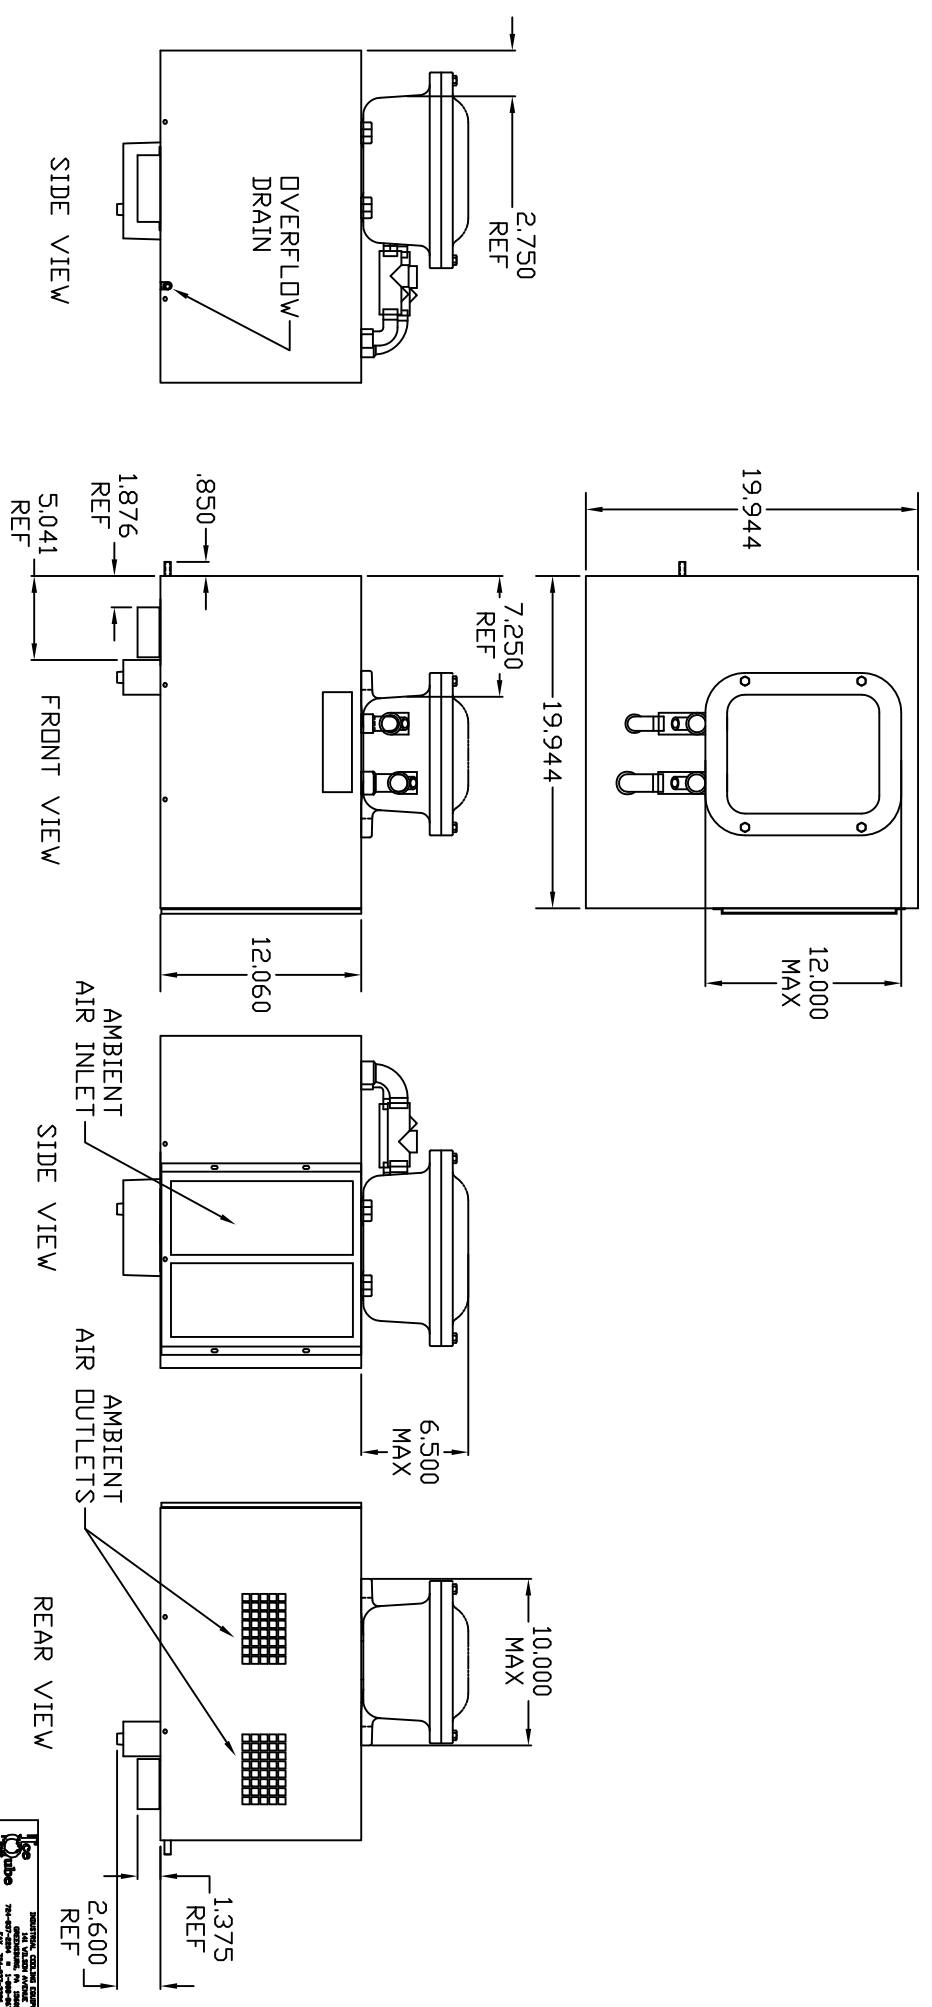

HAZARDOUS LOCATION  
 IQ3000T, IQ4000T, IQ5000T, IQ6000T SPEC DRAWING REV 5

**IQ3000T**  
 COOLING CAPACITY: 3000 BTUH @125°F  
 MAXIMUM AMPS 7.6 @ 120V 60HZ  
 MAXIMUM AMPS 3.8 @ 230V 60HZ  
 MAX. OPERATING TEMP. 125°F  
 DIMENSIONS: 12.06"H X 19.94"W X 19.94"D  
 WEIGHT 95 LBS

**IQ5000T**  
 COOLING CAPACITY: 5000 BTUH @125°F  
 MAXIMUM AMPS 8.3 @ 120V 60HZ  
 MAXIMUM AMPS 4.2 @ 230V 60HZ  
 MAX. OPERATING TEMP. 125°F  
 DIMENSIONS: 12.06"H X 19.94"W X 19.94"D  
 WEIGHT 95 LBS

**IQ4000T**  
 COOLING CAPACITY: 4000 BTUH @125°F  
 MAXIMUM AMPS 8.2 @ 120V 60HZ  
 MAXIMUM AMPS 4.1 @ 230V 60HZ  
 MAX. OPERATING TEMP. 125°F  
 DIMENSIONS: 12.06"H X 19.94"W X 19.94"D  
 WEIGHT 95 LBS

PROPRIETARY DRAWING	DATE	REV	DESCRIPTION
2-18-08			
SHEET 2 OF 2			
IQ3-4-5-6000T			
IQ280204			
5			